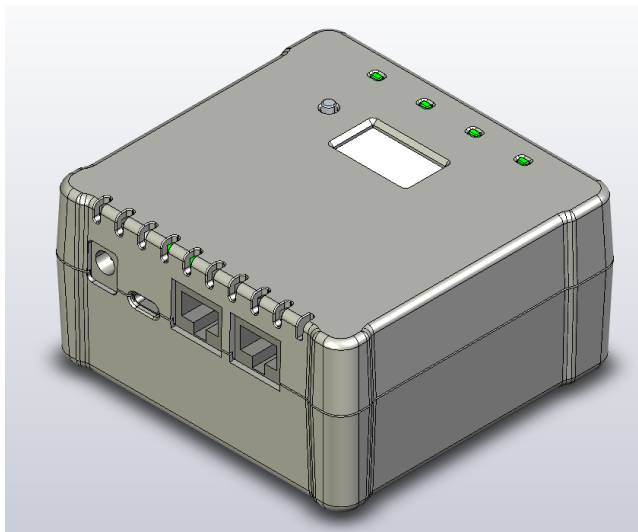

# 5G-B40NAB, -RWB Prottable

## 5G+WiFi 7 Battery Router

**5G-B40-NAB, or-RWB** is a versatile and easy-to-use wireless router with 5G , WiFi 7 & battery capability.

**5G NSA: up to 4.9 Gbps DL, 0.55 Gbps UL**

**5G SA: up to 2.8 Gbps DL, 0.90 Gbps UL**